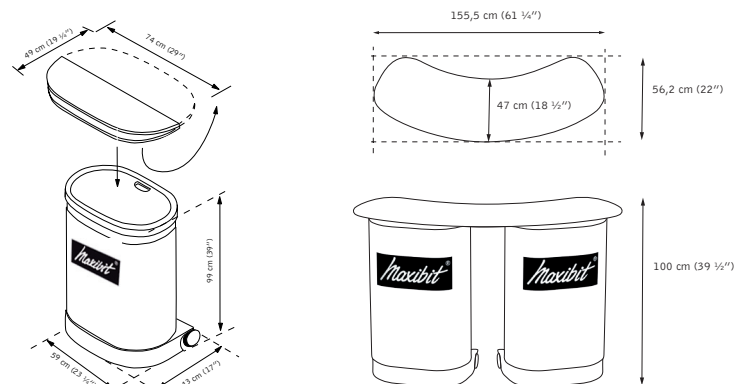

Footprints

Also available for download, <http://www.maxibit.com/manuals/>